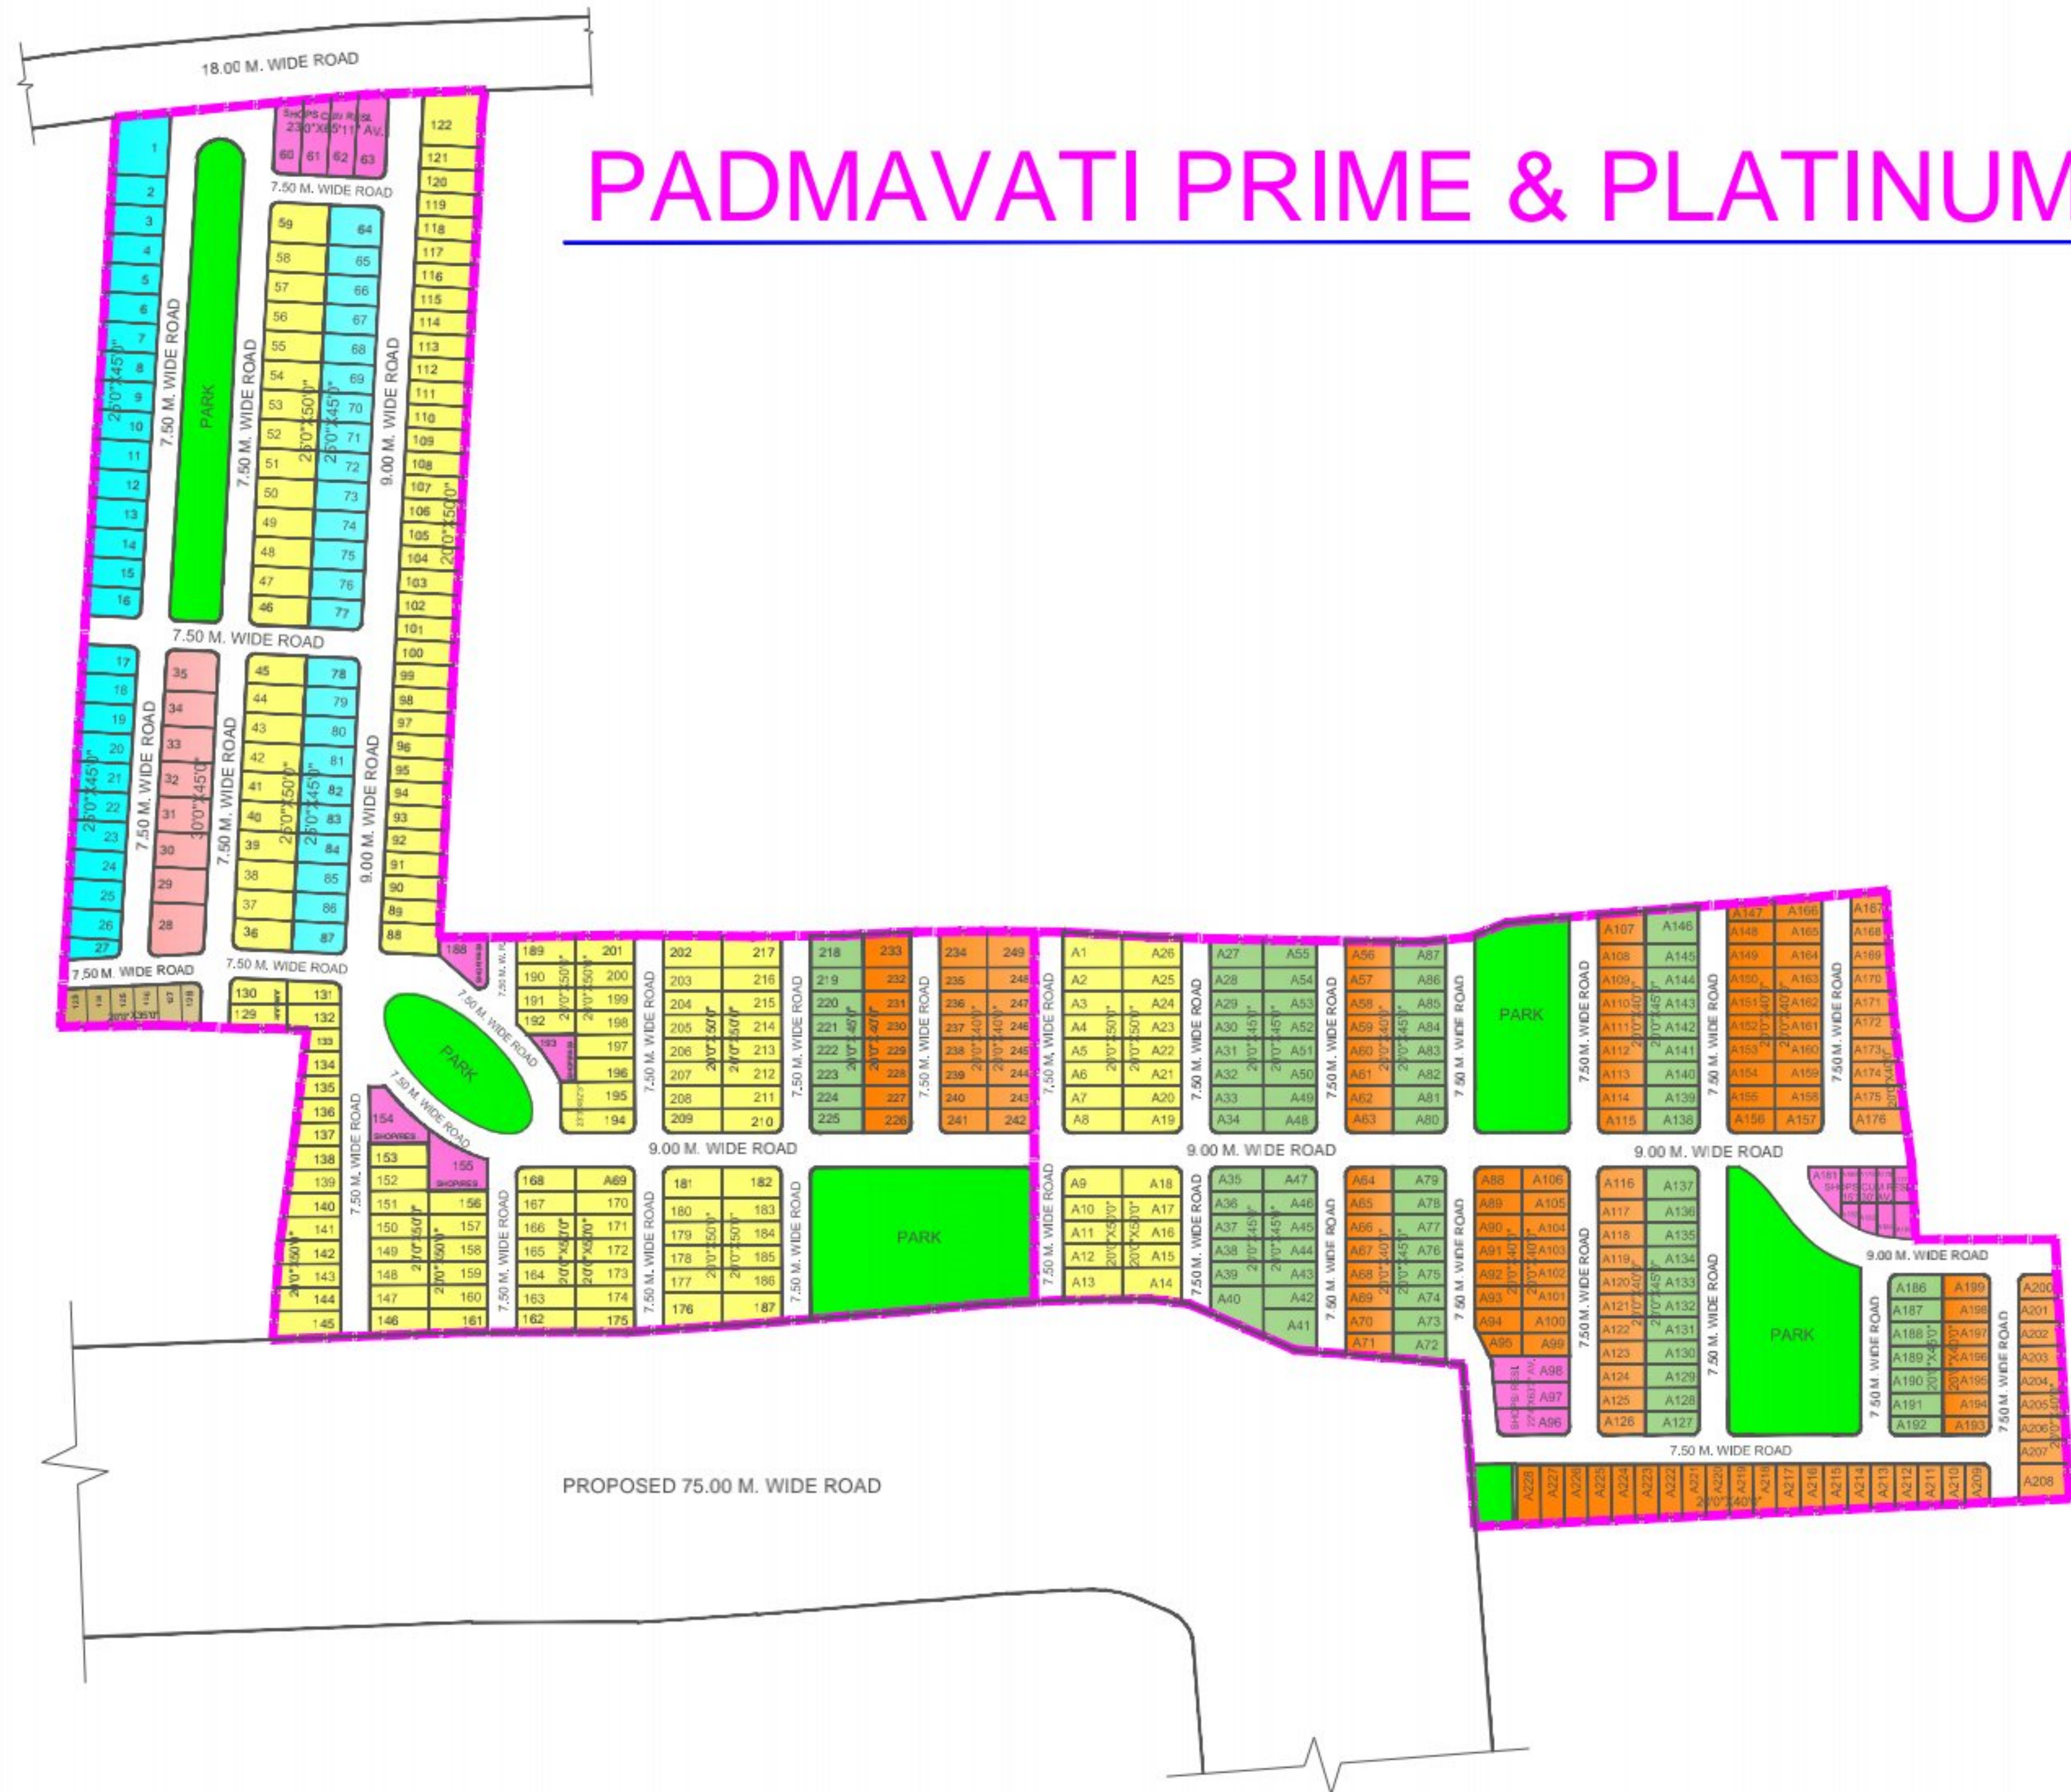

PADMAVATI PRIME & PLATINUM

SIZE OF PLOT	
	25'0" X 50'0" = 1250.00 sq.ft.
	25'0" X 45'0" = 1125.00 sq.ft.
	30'0" X 45'0" = 1350.00 sq.ft.
	20'0" X 50'0" = 1000.00 sq.ft.
	20'0" X 45'0" = 900.00 sq.ft.
	20'0" X 40'0" = 800.00 sq.ft.
	20'0" X 35'0" = 700.00 sq.ft.
	SHOPS CUM RESI. PLOTS